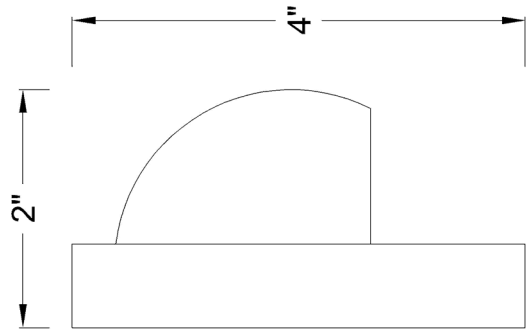

DIMENSIONS:

4" x 2"

LS-158-BZ

STEP LIGHTS WITH LED LAMPS

Ideal for walkway and pathway, stairway and more.

ELECTRICAL SPECIFICATIONS:

- Voltage: 12V AC/DC
- Wattage: 3W
- Efficacy: 100LM/W

HOUSING SPECIFICATIONS:

- Solid Brass, Antique Bronze Finish
- 3FT. STP-2 18AWG lead wire
- Silicon-filled Wire Nuts
- IP rating: IP67, Wet Locations

CERTIFICATIONS:

MODEL	WATTS	VOLTAGE	LUMENS	FINISH
LS-158-BZ	3W	12VAC/DC	300LM	Antique Bronze Finish (BZ)

ACCESSORIES INCLUDED:

LIGHTING SPECIFICATIONS:

- Light Source: LED JC G4 corn lamp Bi-pin
- Lens: Glass Lens
- Total lumens: 300LM
- Color Temperature: 3000K
- Beam Angle: 80°

WARRANTY: 3 years